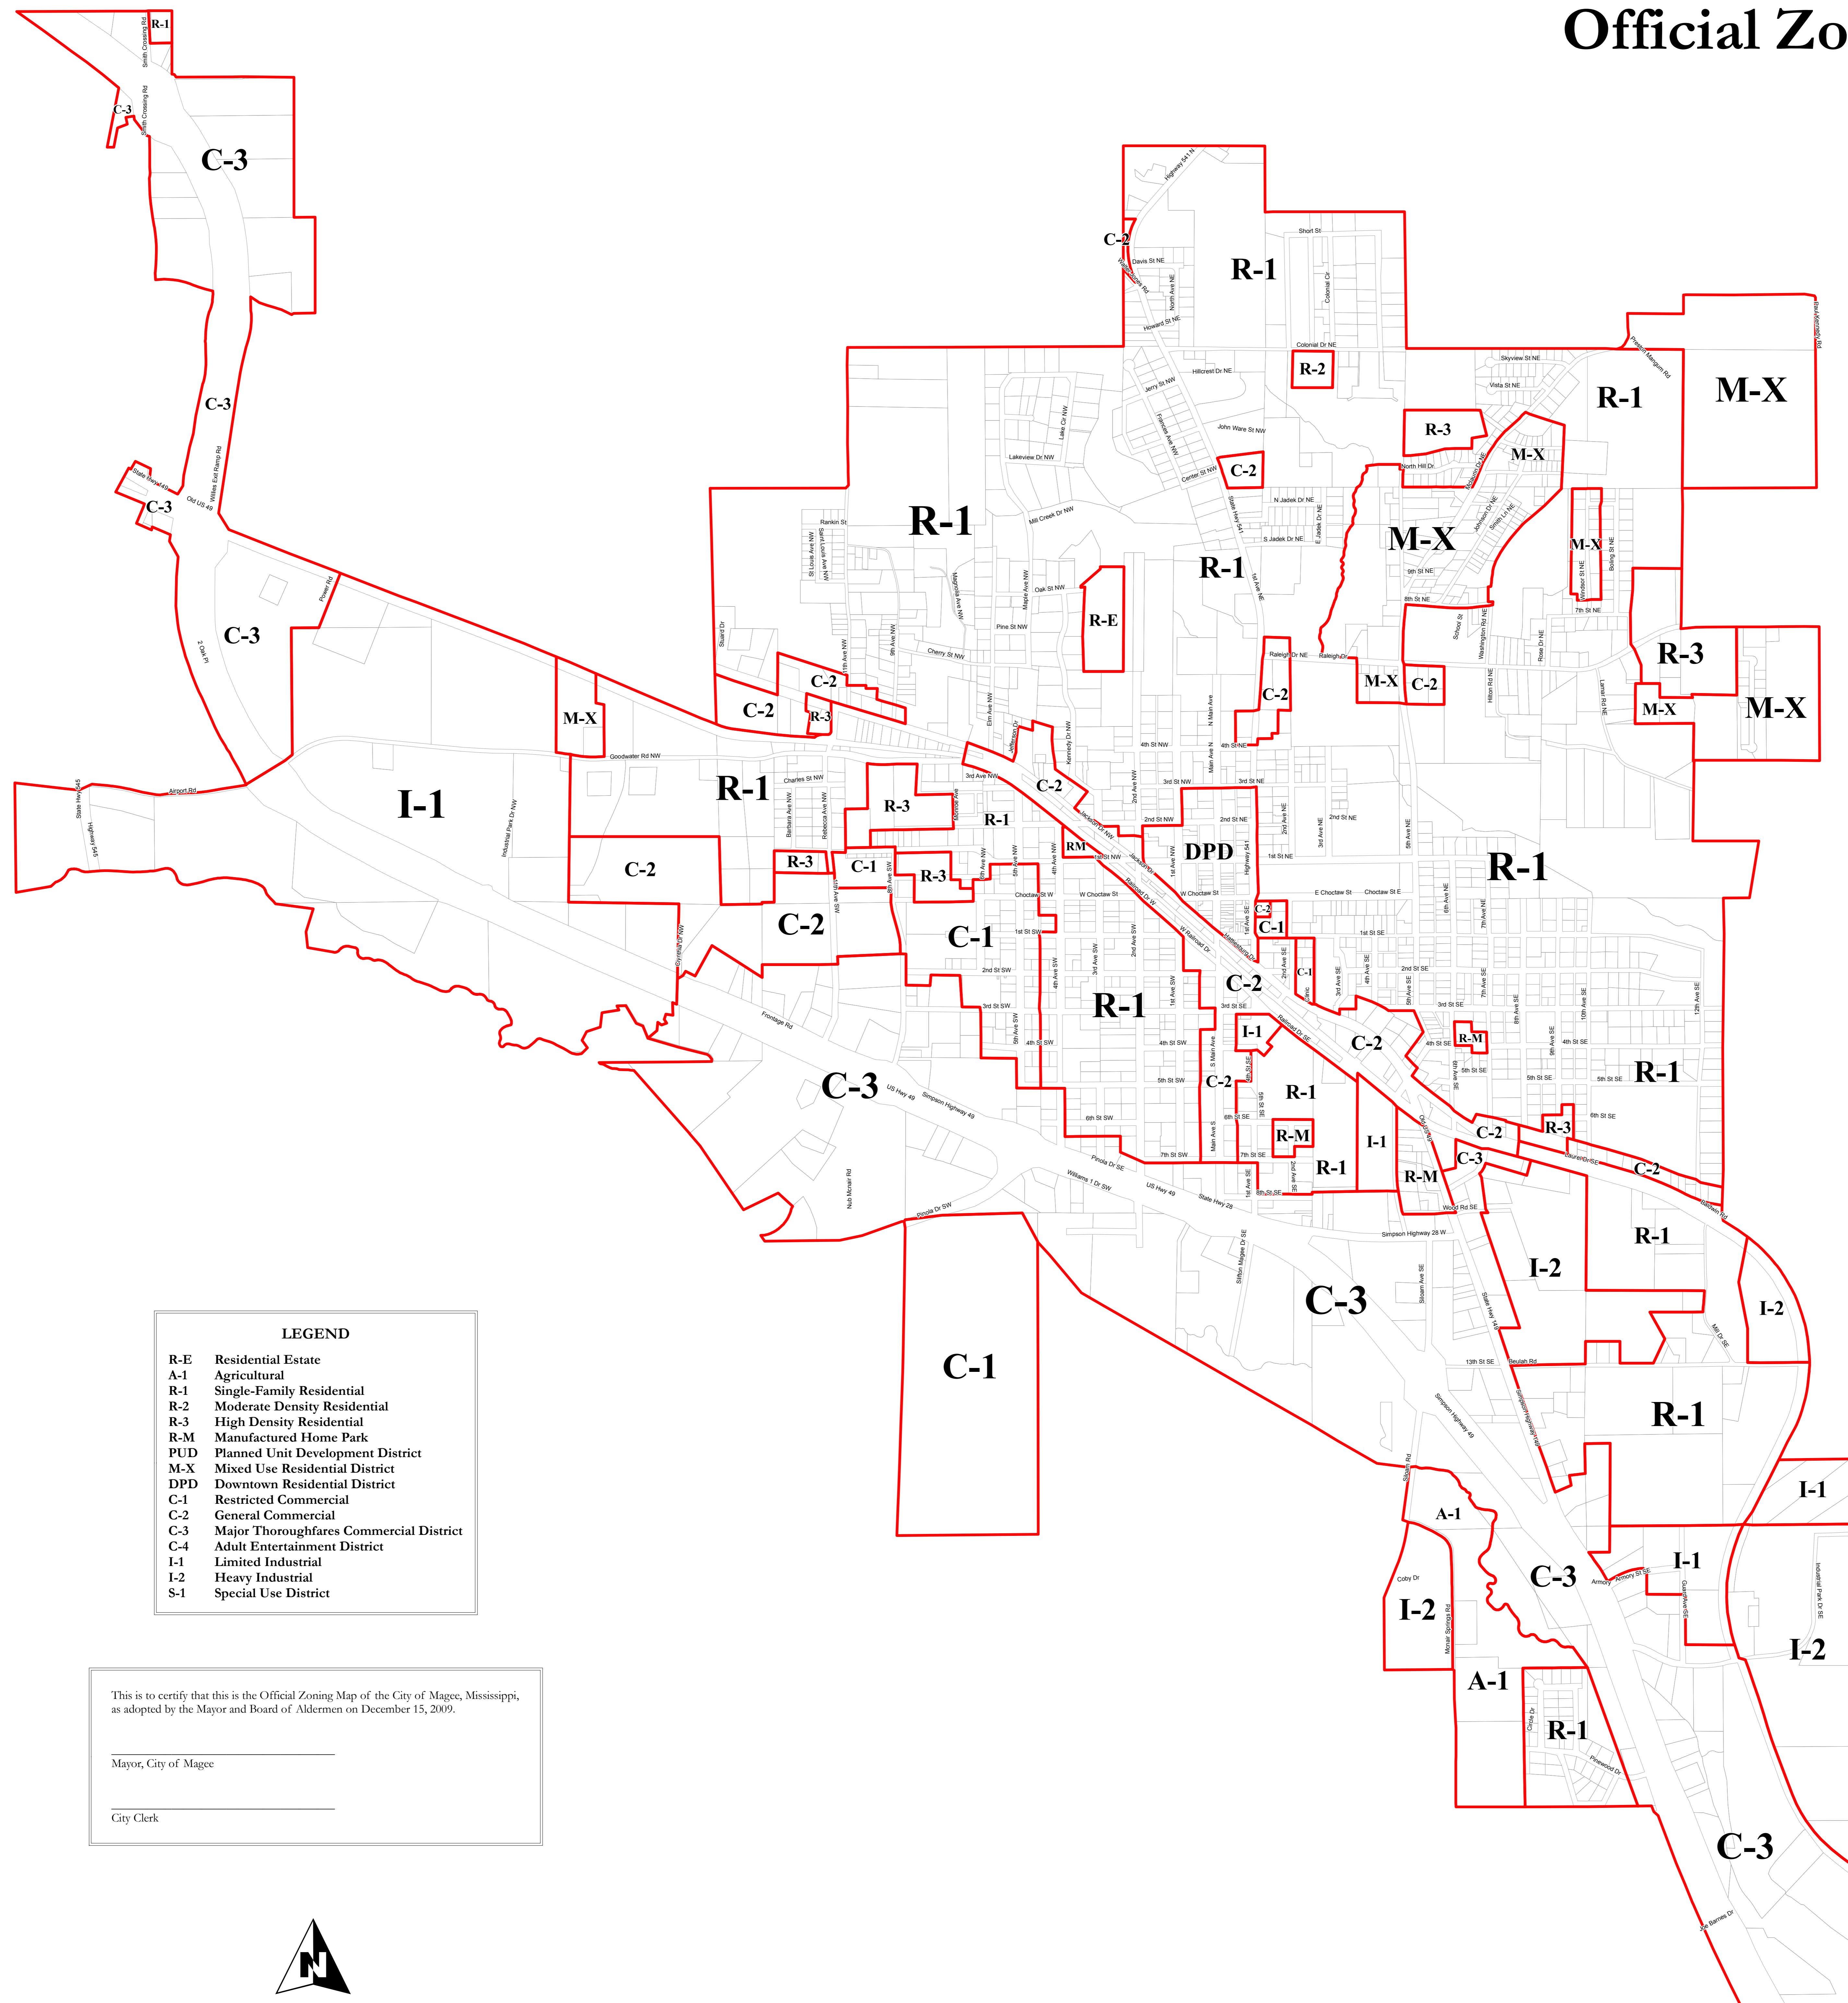

City of Magee Official Zoning Map

LEGEND

R-E	Residential Estate
A-1	Agricultural
R-1	Single-Family Residential
R-2	Moderate Density Residential
R-3	High Density Residential
R-M	Manufactured Home Park
PUD	Planned Unit Development District
M-X	Mixed Use Residential District
DPD	Downtown Residential District
C-1	Restricted Commercial
C-2	General Commercial
C-3	Major Thoroughfares Commercial District
C-4	Adult Entertainment District
I-1	Limited Industrial
I-2	Heavy Industrial
S-1	Special Use District

This is to certify that this is the Official Zoning Map of the City of Magee, Mississippi, as adopted by the Mayor and Board of Aldermen on December 15, 2009.

Mayor, City of Magee

City Clerk